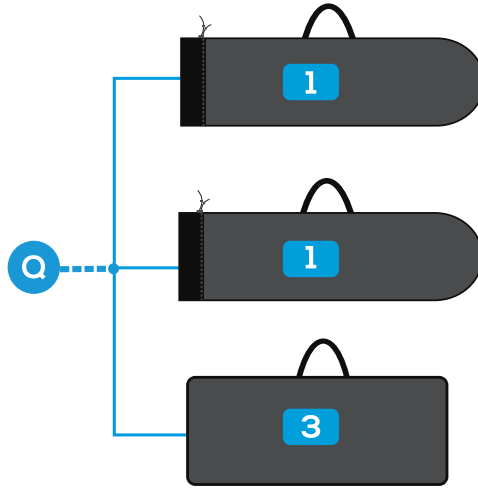

GREATGAZEBO.COM  
PORTABLE PROMOTION SOLUTIONS

▶ WEE GAZEBO PARTS LIST			
LETTER	PART NUMBER	DESCRIPTION	QUANTITY
A	PTWG100C	WEE GAZEBO TOP CANOPY	1
B	TTWG1005	WEE VINYL SKIRT	1
C	PTWG110T	TOP RIB	6
D	PT101	BOTTOM RIB	6
E	PT106140T	COUNTER TOP BRACE	3
F	TTWG140B	COUNTER BOTTOM BRACE	3
G	ACWG1514	HINGED DOOR & SKIRT	1
H	HAMMER	WHITE RUBBER HAMMER	1
I	ACWG130W	UNDER COUNTER SHELF	THREE MAX
J	PT100	GAZEBO CROWN	1
K	PTWG130W	19" COUNTER	3
L	PT103	CENTER SWIVEL	4
M	PT107A	COUNTER LEG (VERTICAL)	6
N	PT107B	COUNTER LEG (HORIZONTAL)	6
O	PTWG120P	CROSS PIECE PLAIN	7
P	PTWG120V	CROSS PIECE VELCRO	3
Q	ACWG110	SET OF CASES	5
R	PT104R	GAZEBO END SWIVEL (RIGHT)	1
S	PT104L	GAZEBO END SWIVEL (LEFT)	1