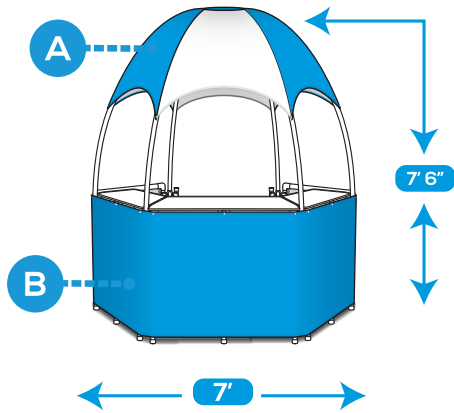

GREATGAZEBO.COM  
PORTABLE PROMOTION SOLUTIONS

▶ WEE GAZEBO PARTS LIST			
LETTER	PART NUMBER	DESCRIPTION	QUANTITY
A	PTWG100C	WEE GAZEBO TOP CANOPY	1
B	TTWG1005	WEE VINYL SKIRT	1
C	PTWG110T	TOP RIB	6
D	PT101	BOTTOM RIB	6
E	PT106140T	COUNTER TOP BRACE	3
F	TTWG140B	COUNTER BOTTOM BRACE	3
G	ACWG1514	HINGED DOOR & SKIRT	1
H	HAMMER	WHITE RUBBER HAMMER	1
I	ACWG130W	UNDER COUNTER SHELF	THREE MAX
J	PT100	GAZEBO CROWN	1
K	PTWG130W	19" COUNTER	3
L	PT103	CENTER SWIVEL	4
M	PT107A	COUNTER LEG (VERTICAL)	6
N	PT107B	COUNTER LEG (HORIZONTAL)	6
O	PTWG120P	CROSS PIECE PLAIN	7
P	PTWG120V	CROSS PIECE VELCRO	3
Q	ACWG110	SET OF CASES	5
R	PT104R	GAZEBO END SWIVEL (RIGHT)	1
S	PT104L	GAZEBO END SWIVEL (LEFT)	1