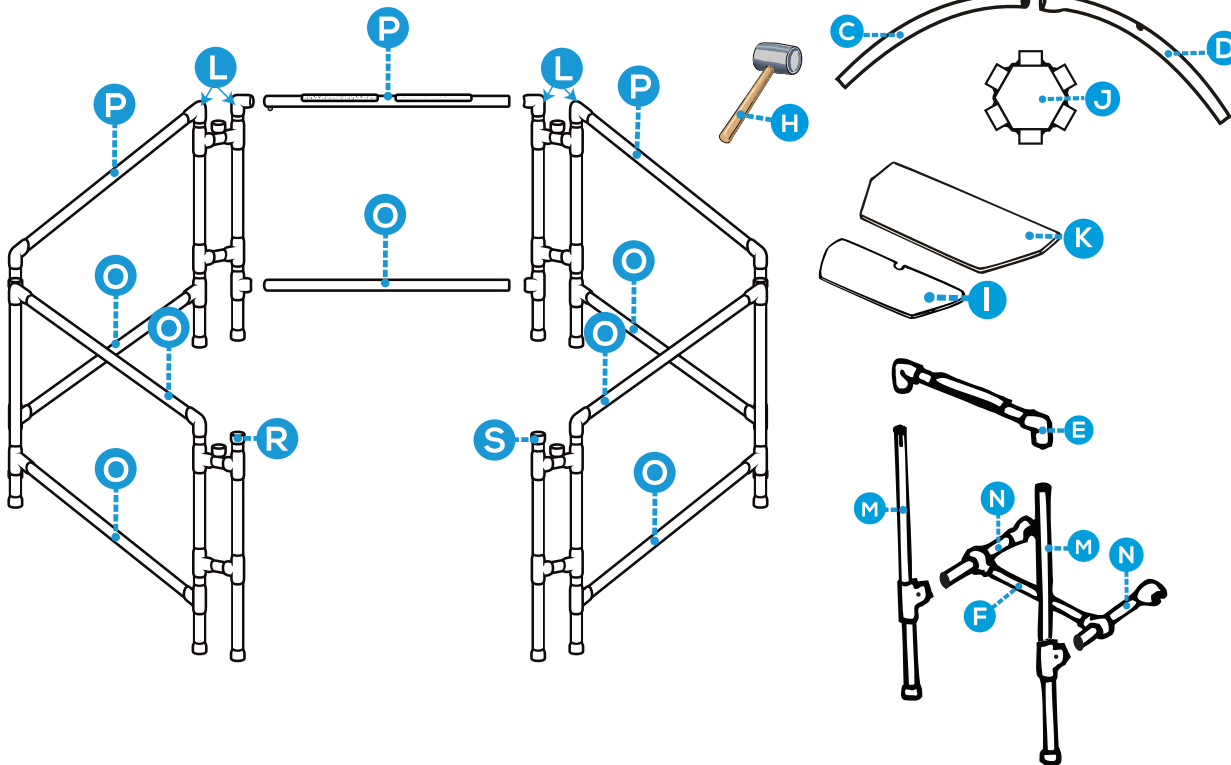

GREATGAZEBO.COM  
PORTABLE PROMOTION SOLUTIONS

▶ WEE GAZEBO PARTS LIST			
LETTER	PART NUMBER	DESCRIPTION	QUANTITY
A	PTWG100C	WEE GAZEBO TOP CANOPY	1
B	TTWG1005	WEE VINYL SKIRT	1
C	PTWG110T	TOP RIB	6
D	PT101	BOTTOM RIB	6
E	PT106140T	COUNTER TOP BRACE	3
F	TTWG140B	COUNTER BOTTOM BRACE	3
G	ACWG1514	HINGED DOOR & SKIRT	1
H	HAMMER	WHITE RUBBER HAMMER	1
I	ACWG130W	UNDER COUNTER SHELF	THREE MAX
J	PT100	GAZEBO CROWN	1
K	PTWG130W	19" COUNTER	3
L	PT103	CENTER SWIVEL	4
M	PT107A	COUNTER LEG (VERTICAL)	6
N	PT107B	COUNTER LEG (HORIZONTAL)	6
O	PTWG120P	CROSS PIECE PLAIN	7
P	PTWG120V	CROSS PIECE VELCRO	3
Q	ACWG110	SET OF CASES	5
R	PT104R	GAZEBO END SWIVEL (RIGHT)	1
S	PT104L	GAZEBO END SWIVEL (LEFT)	1