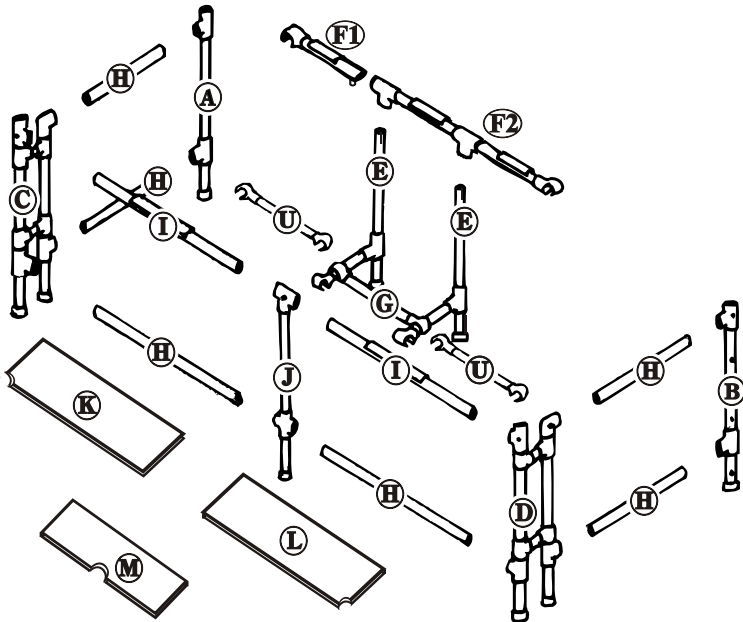

GREATGAZEBO.COM
PORTABLE PROMOTION SOLUTIONS

Parts List

Letter	Part Number	Description	Quantity
A	PTRT100L	Rectangular Frame End (L)	1
B	PTRT100R	Rectangular Frame End (R.)	1
C	PTRT110L	Rect. Corner Swivel (L)	1
D	PTRT110R	Rect. Corner Swivel (R.)	1
E	PT107	Counter Leg - 19" Counter	2
F1	PTRT620TL	Counter Top Brace (Left)	1
F2	PTRT620TR	Counter Top Brace (Right)	1
G	PTRT620BC	Counter Bottom Brace (Ctr.)	1
H	PTRT640P	Frame Cross Pipe - Plain	6
I	PTRT640V	Frame Cross Pipe - Velcro (L)	2
J	PT102	Frame Center Support	1
K	PTRT610L	Counter (Left)	1
L	PTRT610R	Counter (Right)	1
M	ACRT630	Under Counter Shelf	opt. (1 max)
N	PTRT630LS	Valance Frame (Left)	1
O	PTRT630CL	Valance Frame (Center Left)	1
P	PTRT630CR	Valance Frame (Center Right)	1
Q	PTRT630RS	Valance Frame (Right)	1
R	PTRT130F	Rect. Frame Valance Upright	4
S	PTRT600V	Vinyl Valance	1
T	PTRT600S	Vinyl Skirt	1
U	PTBG140B	BG Counter Bottom Brace	2
V	PTRT645	Frame Screw Set	1
W	HAMMER	White Rubber Hammer	1
X	AC104	Carrying Case for Vinyl & Frame	1
Y	AC105W	Counter Carrying Case	1