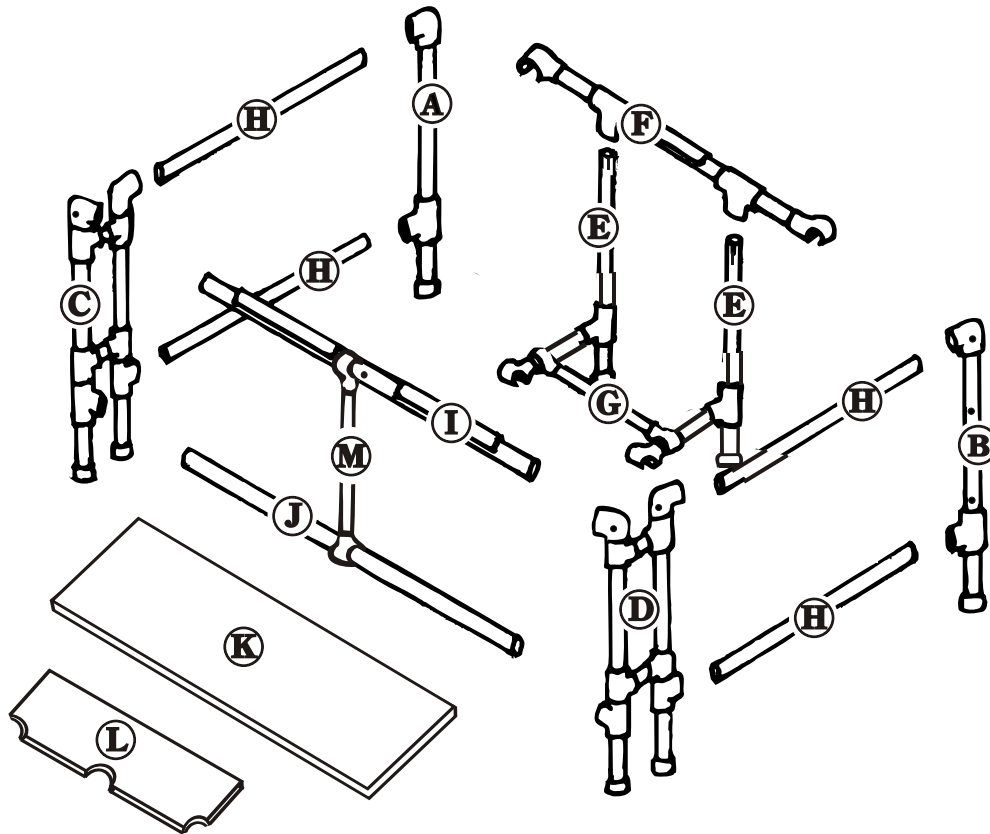

## 4 Ft. Demo Parts List - DS400

Letter	Part Number	Description	Quantity
A	PTD100L	Demo Stand Frame End (Left)	1
B	PTD100R	Demo Stand Frame End (Right)	1
C	PTD101L	Demo Stand Corner Swivel (Left)	1
D	PTD110R	Demo Stand Corner Swivel (Right)	1
E	PT107	Counter Leg - 19" Counter	2
F	PTRT420T	4 Foot Counter Top Brace	1
G	PTBG140B	BG Counter Bottom Brace	1
H	PTBG120P	BG Crosspiece- Plain	4
I	PTRT440T	Frame Center Cross Pipe (Top)	1
J	PTRT840B	Frame Crosspipe - Bottom	1
K	PTD410	4ft Demo Stand Counter	1
L	ACRT430	Undercounter Shelf	1 max
M	PTRT120	Vertical Snap On Brace	1
R	PTD400S	4 Foot Demo Stand Vinyl Skirt	1
S	PTRT445	Frame Screw Set	1
T	HAMMER	Hammer	1
V	AC105W	Counter Carrying Case	1